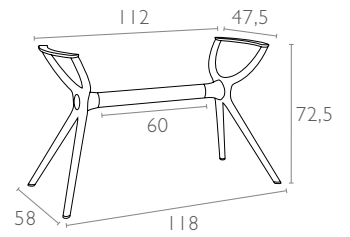

*Üst tabla: min. 70x120 cm, max. 80x160 cm

Air Legs are made up of polypropylene reinforced with glass fiber with the latest generation of air moulding thermoplastic injection. For indoor and outdoor use. Can be disassembled.

Ürün ölçüleri (cm) ve ağırlığı (kg) / Dimensions in cm and weight in kg

En Width	Boy Height	Derinlik Depth	Birim Ağırlık Unit Weight
112	72,5	58	9,3

Ambalaj bilgileri / Information on packaging units

Karton Koli (Adet) Pcs in Carton Box	Ambalaj Ağırlığı (kg) Package Weight (kg)
1	10,3

Ambalaj ölçüleri ve hacim / Package dimensions in cm and volume

m ³	Yükseklik Height	En Width	Derinlik Depth
0,152	36	73	58

Lojistik bilgileri / Logistics information

20 DC Cntr	40 HC Cntr	82 Cbm Truck
192	448	576

Ölçüler cm'dir.
All dimensions are in cm.

www.siesta.com.tr

/SiestaFurniture