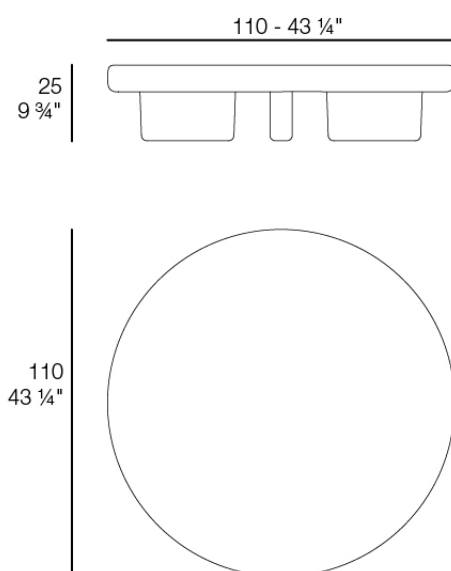

### Description

Weight: 68.8 Kg

MILOS Mesa Centro D110  
MILOS Low Table D 43 1/4"  
Ref. 70015