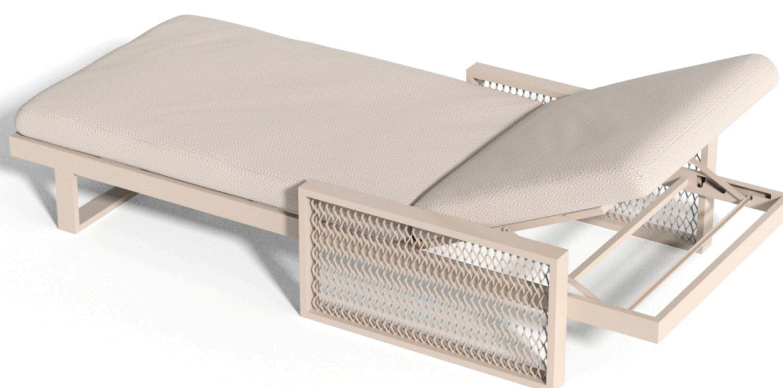

The factory sun lounger

by Ramón Esteve

The Factory Collection, designed by Ramon Esteve for Vondom, is **characterized by the aluminum profile and the “deployé” mesh**. Discover this collection of aluminium furniture composed of a modular sofa, an armchair, a lounger, a side table, a lamp, a coffee table, a high table, chairs, and a room divider.

Info

Description

Made from aluminum and with a very comfortable padding. Our fabrics are available in a wide range of colours and very pleasant to touch. This collection is suitable for an indoor and an outdoor use.

Weight: 28.18 Kg

THE FACTORY Tumbona
THE FACTORY Sun Lounger

Finishes

aluminium

ALUMINIUM

Ref. 54610

white

british gray

traffic gray

black

ecru

crema

castoro fiber

cacao

notte blue

modo green