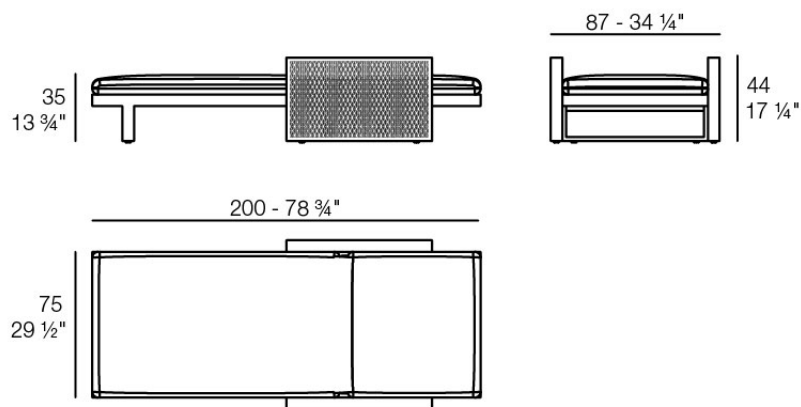

Weight: 28.18 Kg

THE FACTORY Tumbona
THE FACTORY Sun Lounger

Finishes

aluminium

ALUMINIUM

Ref. 54610

white

british gray