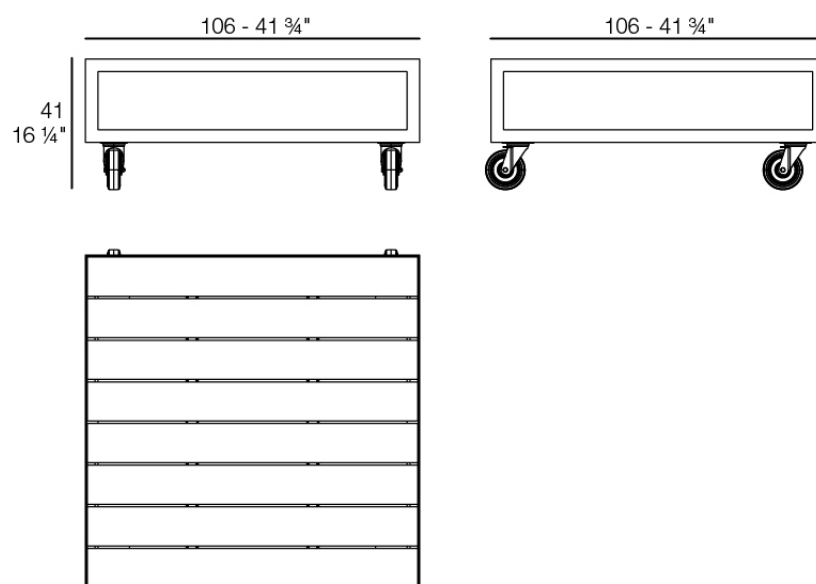

Vineyard large coffee table legs

by Ramón Esteve

Vineyard Collection, by Ramon Esteve, is an aluminium and wooden outdoor furniture collection with a rustic and warm style.

Info

Description

Weight: 43 Kg

VINEYARD Mesa L
VINEYARD Table L