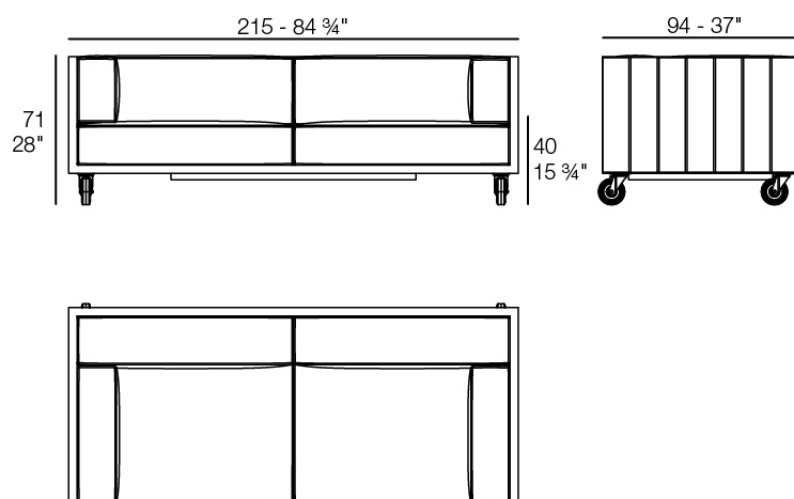

Vineyard large sofa legs

by Ramón Esteve

Vineyard Collection, by Ramon Esteve, is an aluminium and wooden outdoor furniture collection with a rustic and warm style.

Info

Description

Weight: 80.7 Kg

VINEYARD Sofa L
VINEYARD Sofa L