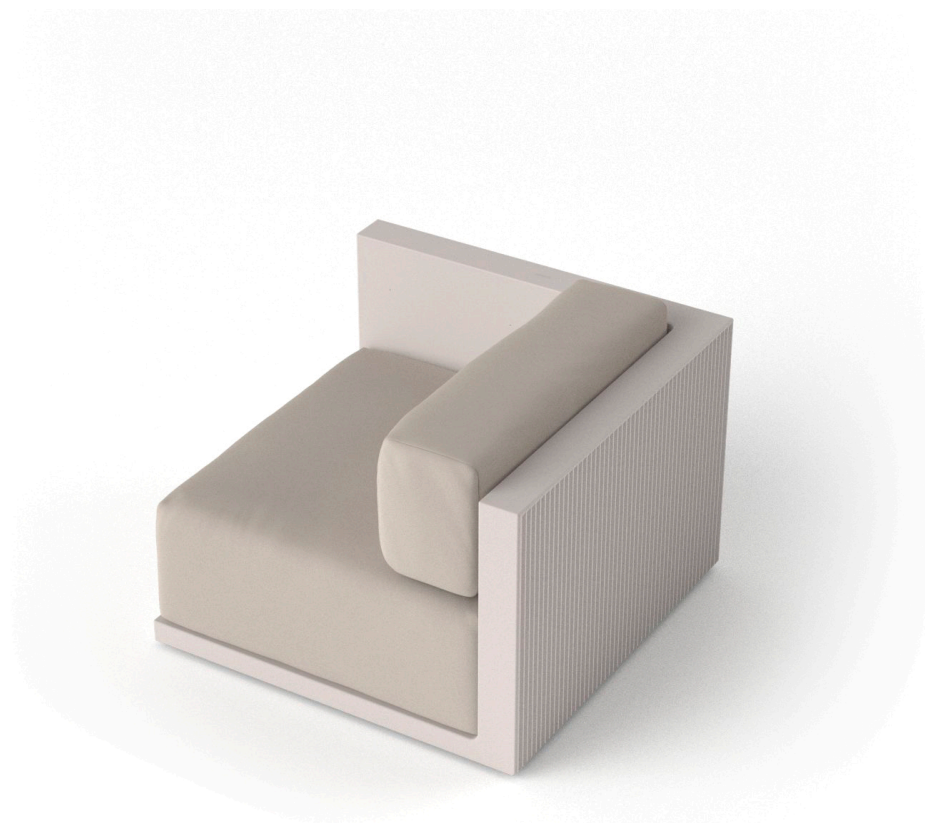

Gatsby right section

by Ramón Esteve

The Gatsby collection, designed by Ramón Esteve for Vondom, recalls the Art Déco lighting. Those crazy twenties. “Something new, extraordinary, beautiful, simple but sophisticatedly designed” said Francis Scott Fitzgerald about his aims for the novel he was about to write. The Great Gatsby was born in an age of prosperity, parties and excess. They called it “the American Dream”.

Info

Description

Made of polyethylene resin by rotational moulding. 100% Recyclable. Item suitable for indoor and outdoor use. Available in different finishes.

Weight: 35.6 Kg

GATSBY Sofá Módulo Derecho
GATSBY Sectional Sofa Right
ref. 54405

khaki

taupe

ecru

beige

Matt Polyethylene

fabric

GLAD

Ref. 54600CO