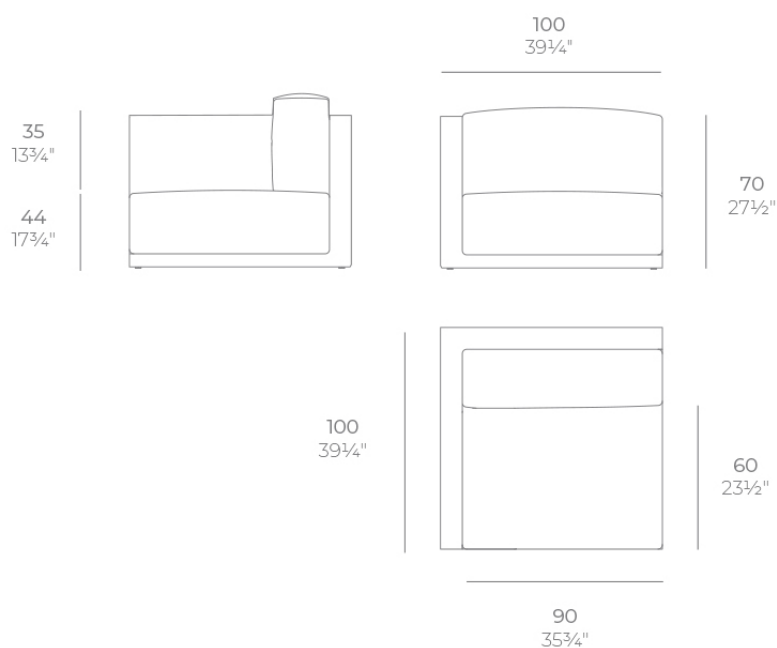

Info

Description

Made of polyethylene resin by rotational moulding. 100% Recyclable. Item suitable for indoor and outdoor use. Available in different finishes.

Weight: 35.6 Kg

GATSBY Sofá Módulo Derecho
GATSBY Sectional Sofa Right
ref. 54405