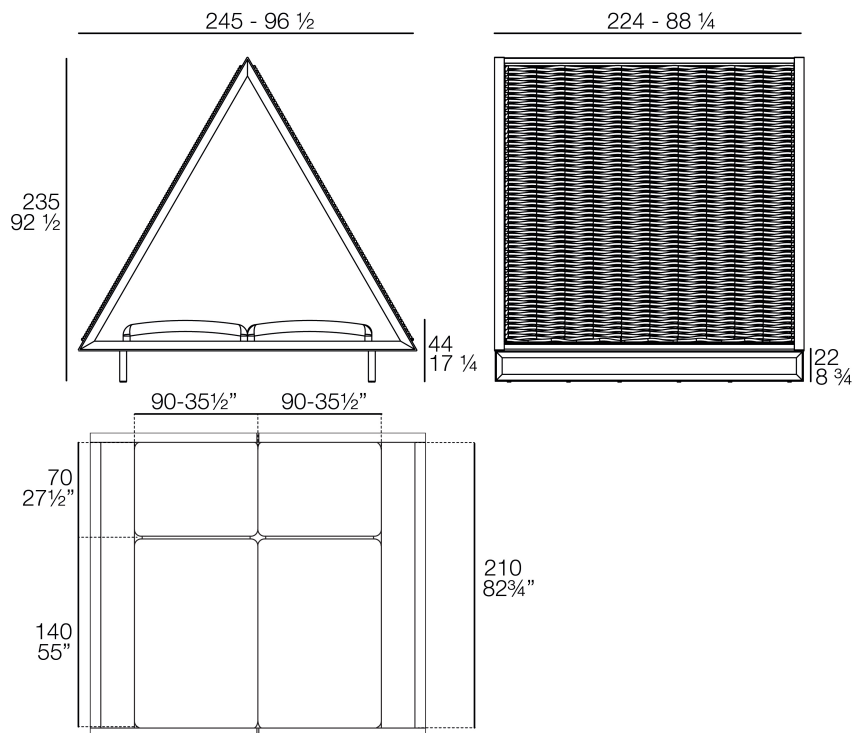

Weight: 364.85 Kg

FRAME VINEYARD Daybed con capota trenzada
FRAME VINEYARD Daybed with woven rope parasol

Accessories

- **4-Pillow pack 60x60 cm.**

4 Pillow pack - 23"1/2"x23"1/2"

- **PACK SOUND BLUETOOTH SYSTEM**