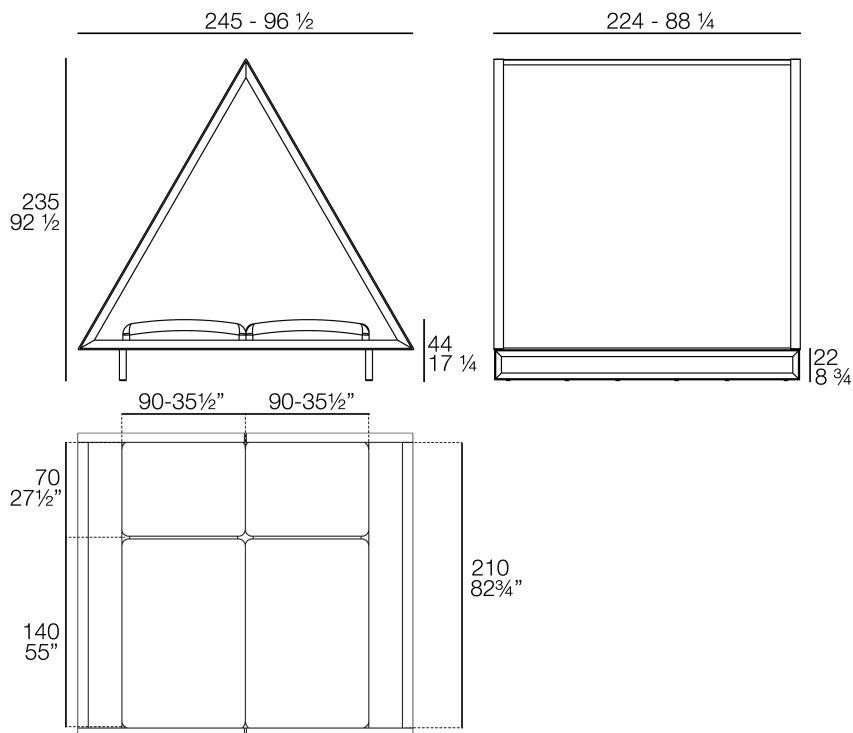

### Description

Daybed with a lacquered aluminum frame . The roof is fitted with Sunvision fabric. Suitable for indoor and outdoor use.

Weight: 142.26 Kg

FRAME VINEYARD Daybed con capota de tela  
FRAME VINEYARD Daybed with fabric parasol