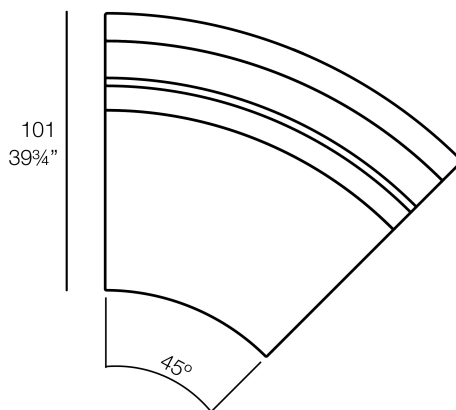

Info

Description

Weight: 27.58 Kg

PIXEL Sofá Módulo Circular
PIXEL Curved Sectional Sofa

Accessories

- LEGS

Finishes

finishes