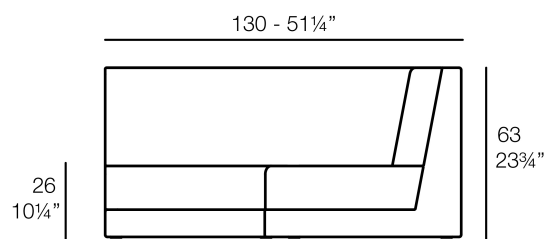

Info

Description

Weight: 27.58 Kg

PIXEL Sofá Módulo Circular
PIXEL Curved Sectional Sofa

Accessories

- LEGS

Finishes

finishes