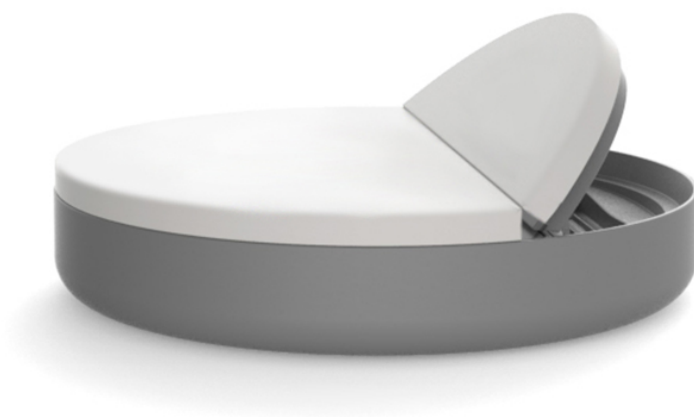

## Ulm daybed reclining backrest

by Ramón Esteve

Ulm furniture collection, designed by Ramón Esteve for Vondom, is fashioned as the new norm with an **inherit universal and logical appeal**. A functional seating collection that strikes a perfect balance between design, technology, and ergonomics based on basic cube, prism, and spherical shapes.

### Description

Made of polyethylene resin by rotational moulding. 100% Recyclable. Item suitable for indoor and outdoor use. Available in different finishes.

Weight: 76.89 Kg

ULM Daybed reclinable  
ULM Daybed reclining backrest

	Rotation Giro	Thick cushion Grosor acolchado
Daybed reclining backrest	360°	4"
Daybed reclinable	360°	10