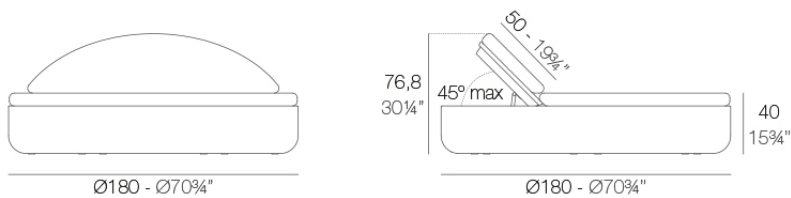

### Description

Made of polyethylene resin by rotational moulding. 100% Recyclable. Item suitable for indoor and outdoor use. Available in different finishes.

Weight: 76.89 Kg

ULM Daybed reclinable  
ULM Daybed reclining backrest