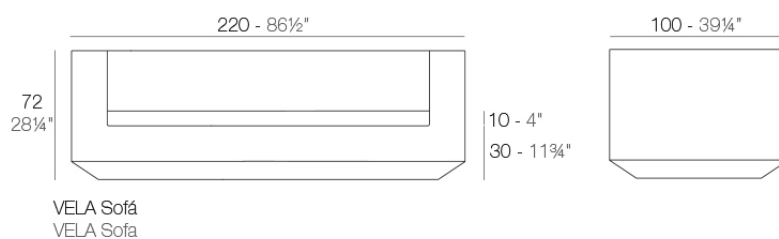

Info

Description

Made of polyethylene resin by rotational moulding. 100% Recyclable. Item suitable for indoor and outdoor use. Available in different finishes.

Weight: 62.13 Kg

Finishes

finishes

BASIC

Ref. 54170