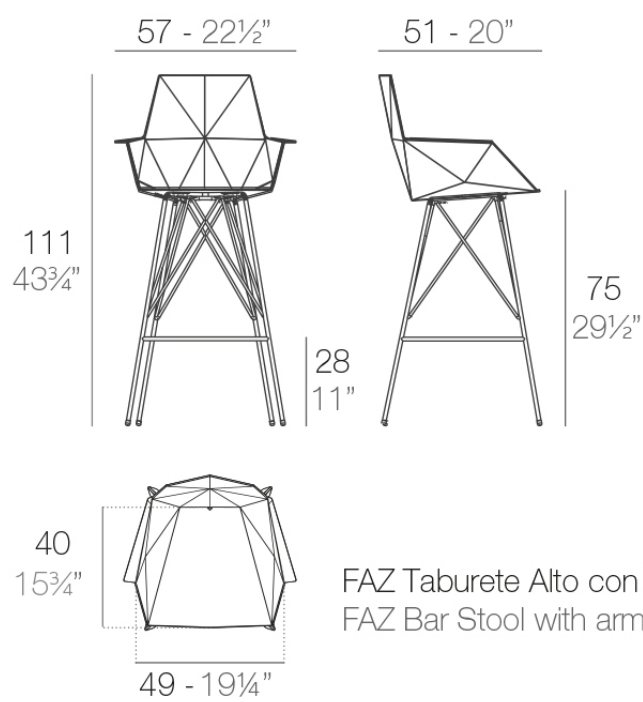

Faz bar stool 57x51x111cm

by Ramón Esteve

Faz is a modular collection of outdoor furniture and planters designed by Ramón Esteve for Vondom. He is the architect of harmony, serenity, timelessness and universality, and he has created mineral and emphatic shapes that make Faz a design that contextualizes with homes and installations. An ambience, encircling as a result of the blissful combination of the material and lighting, so that the sole sensation would be its fusion.

Info

Description

Weight: 16.24 Kg

Finishes

finishes

BASIC PP
Ref. 54164

white

black