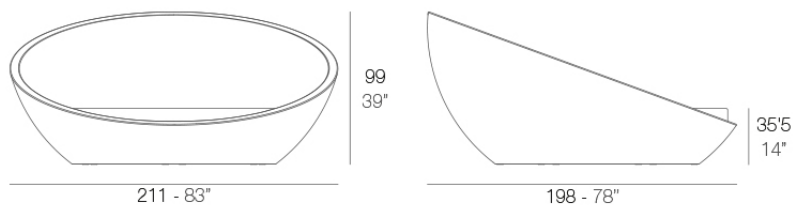

Info

Description

Made of polyethylene resin by rotational moulding. 100% Recyclable. Item suitable for indoor and outdoor use. Available in different finishes.

Weight: 74.63 Kg

ULM Daybed
ULM Daybed

	Rotation Giro	Thick cushion Grosor acolchado
Daybed	360°	3 1/4"
Daybed	360°	8