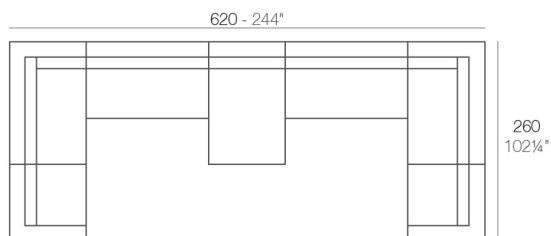

- 1 x 54028 Módulo Central Chaise Longue - Sectional Sofa Armless Chaise Longue
- 1 x 54079 Módulo Izquierdo Chaise Longue - Sectional Sofa Left Chaise Longue
- 1 x 54080 Módulo Derecho Chaise Longue - Sectional Sofa Right Chaise Longue
- 2 x 54027 Módulo Central XL - Sectional Sofa XL Armless
- 1 x 54077 Módulo Izquierdo - Sectional Sofa Left
- 1 x 54078 Módulo Derecho - Sectional Sofa Right