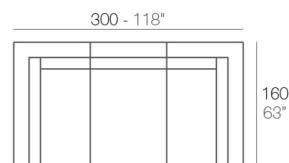

- 1 x 54028 Módulo Central Chaise Longue - Sectional Sofa Armless Chaise Longue
- 1 x 54079 Módulo Izquierdo Chaise Longue - Sectional Sofa Left Chaise Longue
- 1 x 54080 Módulo Derecho Chaise Longue - Sectional Sofa Right Chaise Longue