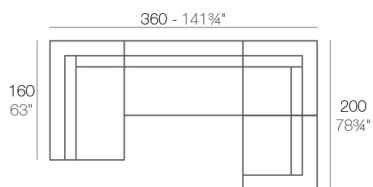

Combinations

- 1 x 54080 Módulo Derecho Chaise Longue - Sectional Sofa Right Chaise Longue
- 1 x 54027 Módulo Central XL - Sectional Sofa XL Armless
- 1 x 54029 Módulo Esquina - Sectional Sofa Corner
- 1 x 54077 Módulo Izquierdo - Sectional Sofa Left