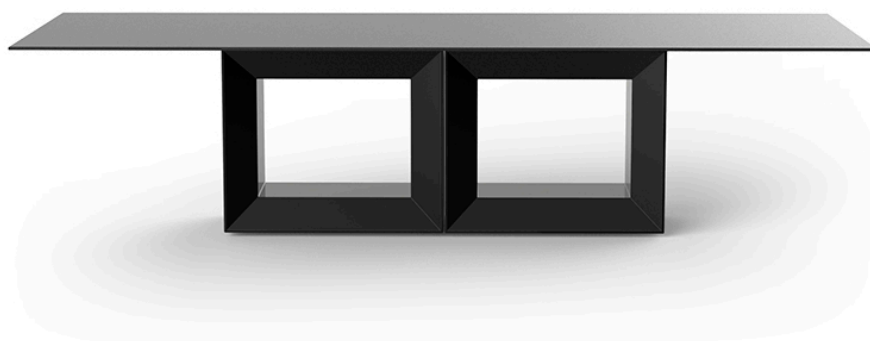

Vela table xl 300x120x72

by Ramón Esteve

Vela Collection, designed by [Ramon Esteve](#) for [Vondom](#). This extensive outdoor furniture and plantpot collection aims to offer the comfort and the quality of interior furniture without losing it's original qualities.

Info

Description

Made of polyethylene resin by rotational moulding. 100% Recyclable. Item suitable for indoor and outdoor use. Available with different finishes and options.

Weight: 99.3 Kg

VELA Mesa XL
VELA Table XL