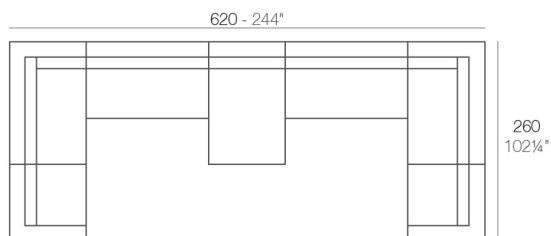

Info

Description

Made of polyethylene resin by rotational moulding. 100% Recyclable. Item suitable for indoor and outdoor use. Available in different finishes.

Weight: 37.69 Kg

VELA Sofá Módulo Central XL
VELA Sectional Sofa XL Armless

Combinations

- 1 x 54027** Módulo Central XL - Sectional Sofa XL Armless
- 1 x 54024** Módulo Izquierdo XL - Sectional Sofa XL Left
- 1 x 54025** Módulo Derecho XL - Sectional Sofa XL Right

- 1 x 54080** Módulo Derecho Chaise Longue - Sectional Sofa Right Chaise Longue
- 1 x 54027** Módulo Central XL - Sectional Sofa XL Armless
- 1 x 54029** Módulo Esquina - Sectional Sofa Corner
- 1 x 54077** Módulo Izquierdo - Sectional Sofa Left