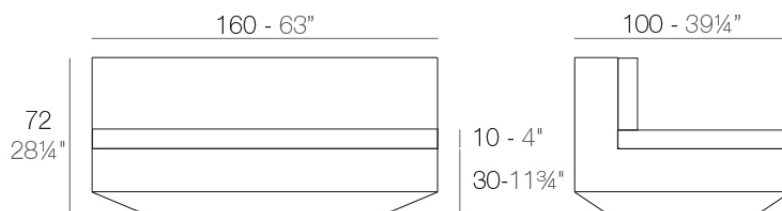

Info

Description

Made of polyethylene resin by rotational moulding. 100% Recyclable. Item suitable for indoor and outdoor use. Available in different finishes.

Weight: 37.69 Kg

VELA Sofá Módulo Central XL
VELA Sectional Sofa XL Armless