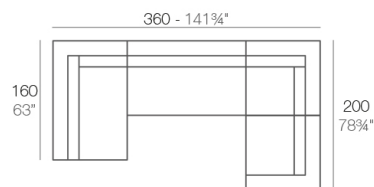

- **1 x 54080** Módulo Derecho Chaise Longue - Sectional Sofa Right Chaise Longue
- **1 x 54027** Módulo Central XL - Sectional Sofa XL Armless
- **1 x 54029** Módulo Esquina - Sectional Sofa Corner
- **1 x 54077** Módulo Izquierdo - Sectional Sofa Left