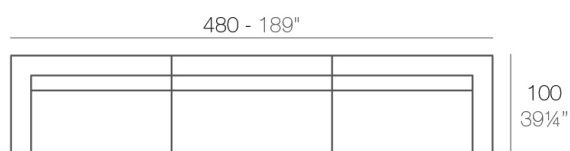

- **1 x 54027** Módulo Central XL - Sectional Sofa XL Armless
- **1 x 54024** Módulo Izquierdo XL - Sectional Sofa XL Left
- **1 x 54025** Módulo Derecho XL - Sectional Sofa XL Right