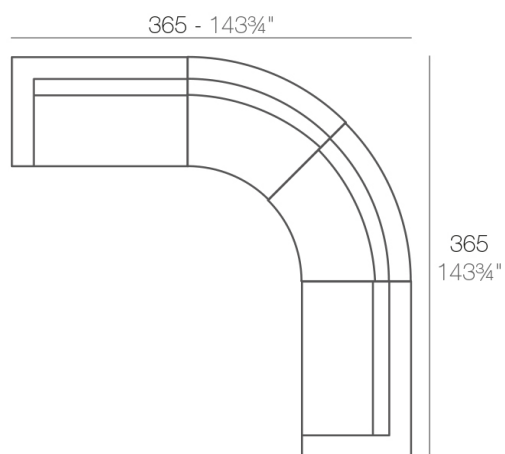

Info

Description

Made of polyethylene resin by rotational moulding. 100% Recyclable. Item suitable for indoor and outdoor use. Available in different finishes.

Weight: 40.69 Kg

VELA Sofá Módulo Izquierdo XL
VELA Sectional Sofa XL Left

Combinations

- 1 x 54024** Módulo Izquierdo XL - Sectional Sofa XL Left
- 2 x 54169** Módulo Circular - Curved Sectional Sofa
- 1 x 54025** Módulo Derecho XL - Sectional Sofa XL Right

- 1 x 54027** Módulo Central XL - Sectional Sofa XL Armless
- 1 x 54024** Módulo Izquierdo XL - Sectional Sofa XL Left
- 1 x 54025** Módulo Derecho XL - Sectional Sofa XL Right