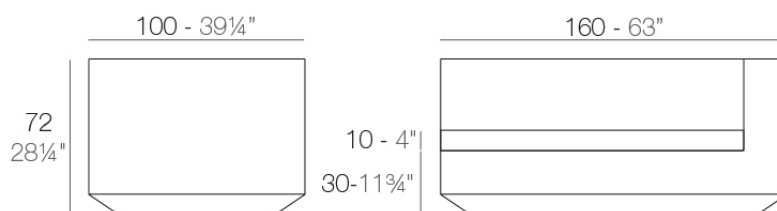

Info

Description

Made of polyethylene resin by rotational moulding. 100% Recyclable. Item suitable for indoor and outdoor use. Available in different finishes.

Weight: 40.69 Kg

VELA Sofá Módulo Izquierdo XL
VELA Sectional Sofa XL Left