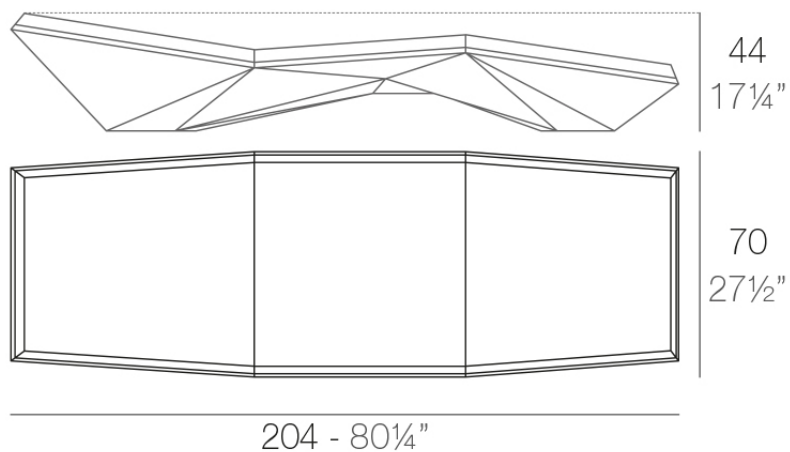

Info

Description

Made of polyethylene resin by rotational moulding. 100% Recyclable. Item suitable for indoor and outdoor use. Available in different finishes.

Weight: 31.03 Kg

FAZ Tumbona
FAZ Sun Chaise

Finishes