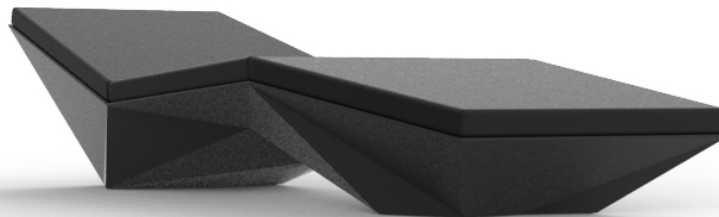

Faz sun chaise longue

by Ramón Esteve

Faz is a modular collection of outdoor furniture and planters designed by Ramón Esteve for Vondom. He is the architect of harmony, serenity, timelessness and universality, and he has created mineral and emphatic shapes that make Faz a design that contextualizes with homes and installations. An ambience, encircling as a result of the blissful combination of the material and lighting, so that the sole sensation would be its fusion.

Info

Description

Made of polyethylene resin by rotational moulding. 100% Recyclable. Item suitable for indoor and outdoor use. Available in different finishes.

Weight: 31.03 Kg

FAZ Tumbona
FAZ Sun Chaise

Finishes