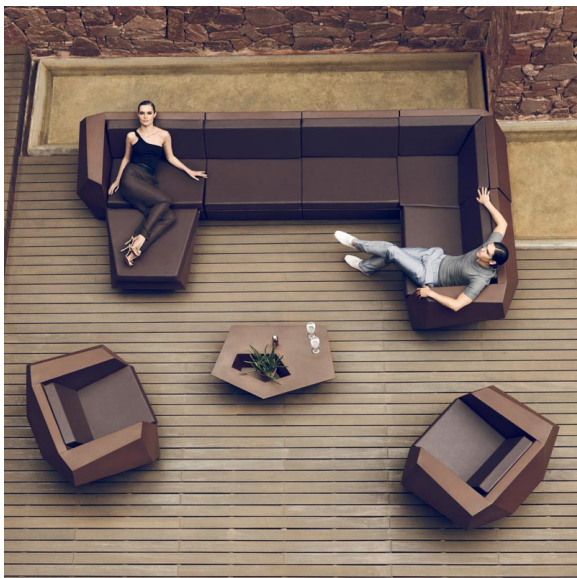

Outdoor fabrics are waterproof 50% recycled acrylic, 47% acrylic and 3% PE.

SAVANE

Ref. 54004CCO

whisper 1502

white 1501

tornado 1503

Outdoor fabrics are waterproof 100% acrylic.

Ambients