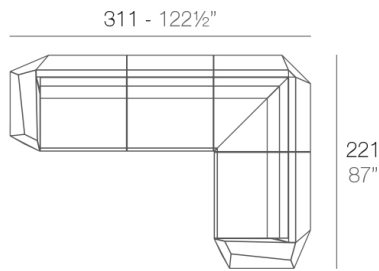

- 1 x 54004 Sofá Módulo Central - Sectional Sofa Armless
- 1 x 54002 Sofá Módulo Izquierdo - Sectional Sofa Left
- 1 x 54003 Sofá Módulo Derecho - Sectional Sofa Right
- 1 x 54005 Sofá Módulo Esquina 90° - Sectional Sofa Corner 90°