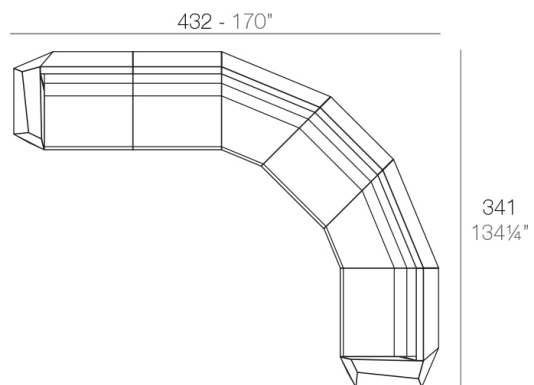

- **2 x 54004** Sofá Módulo Central - Sectional Sofa Armless
- **1 x 54002** Sofá Módulo Izquierdo - Sectional Sofa Left
- **1 x 54003** Sofá Módulo Derecho - Sectional Sofa Right
- **2 x 54010** Sofá Módulo Esquina 45° - Sectional Sofa Corner 45°