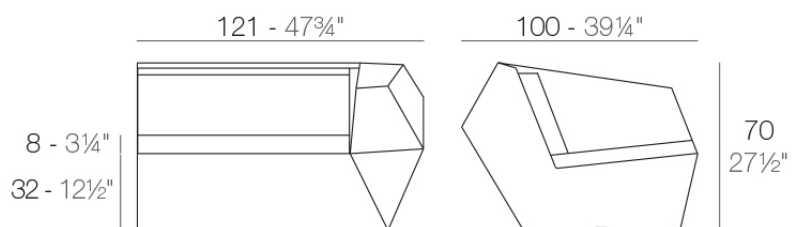

Info

Description

Made of polyethylene resin by rotational moulding. 100% Recyclable. Item suitable for indoor and outdoor use. Available in different finishes.

Weight: 24.14 Kg

FAZ Sofá Módulo Izquierdo
FAZ Sectional Sofa Left