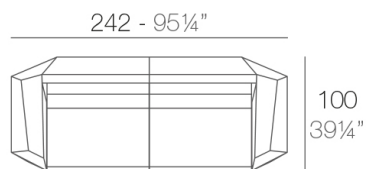

- **1 x 54002** Sofá Módulo Izquierdo - Sectional Sofa Left
- **1 x 54003** Sofá Módulo Derecho - Sectional Sofa Right