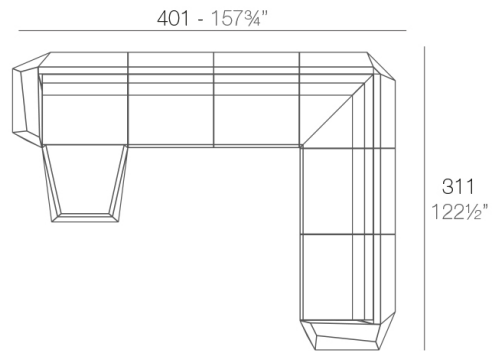

- 3 x 54004 Sofá Módulo Central - Sectional Sofa Armless
- 1 x 54002 Sofá Módulo Izquierdo - Sectional Sofa Left
- 1 x 54003 Sofá Módulo Derecho - Sectional Sofa Right
- 1 x 54005 Sofá Módulo Esquina 90° - Sectional Sofa Corner 90°
- 1 x 54006 Módulo Puff - Ottoman