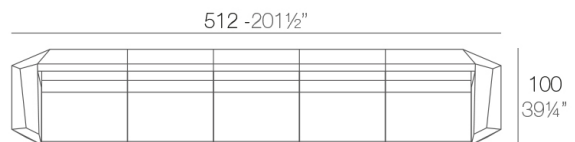

- **3 x 54004** Sofá Módulo Central - Sectional Sofa Armless
- **1 x 54002** Sofá Módulo Izquierdo - Sectional Sofa Left
- **1 x 54003** Sofá Módulo Derecho - Sectional Sofa Right