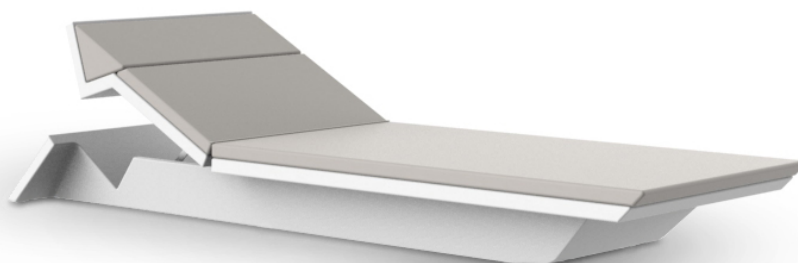

Rest sun chaise

by A-cero

An outdoor furniture collection inspired by ORIGAMI, the Japanese art based on folding paper in order to get different forms, and the motto of “Less is more”.

The Alma planter, on the other hand, is inspired by the architecture of the towers of Dubai.

Designed by A-Cero.