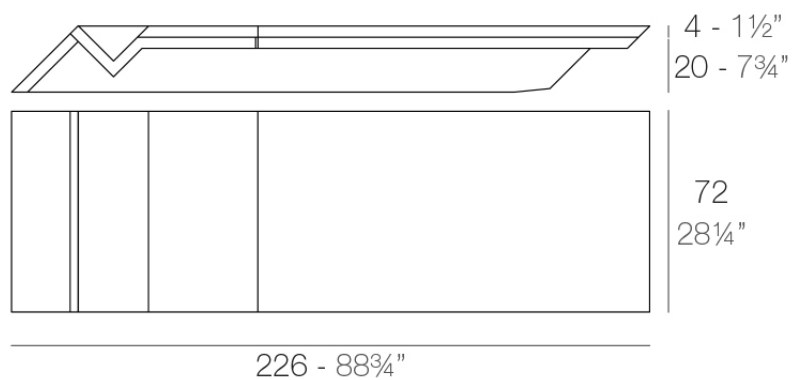

### Description

Made of polyethylene resin by rotational moulding. 100% Recyclable. Item suitable for indoor and outdoor use. Available in different finishes.

Weight: 37.2 Kg

REST Tumbona  
REST Sun Chaise