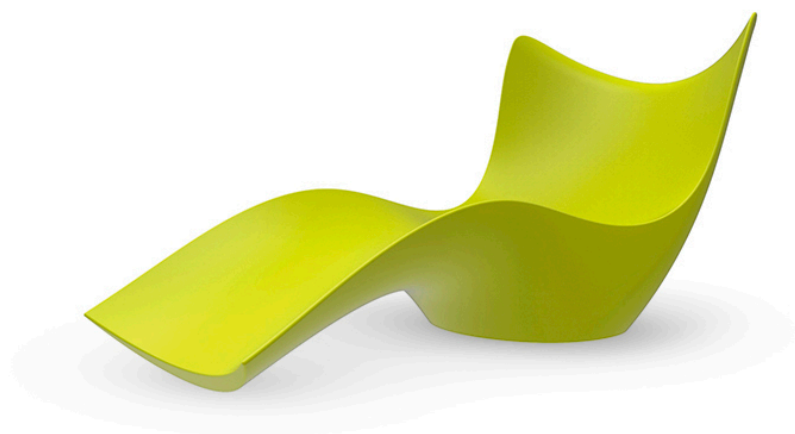

Surf sun lounger

by Karim Rashid

The flowing wave that composes the seat and leg rest of SURF alludes to a sense of calm. It is a soft swell in lux, a fluid gesture that changes as the light does. The method of its creator is to replace the World's canvas for a new well-being that invokes a calmness and casualness, that are driven by vibrant shapes which are refreshing, awakening, and elevating and are metaphors for a new global dynamism.

Info

Description

Made of polyethylene resin by rotational moulding. 100% Recyclable. Item suitable for indoor and outdoor use. Available in different finishes.

Weight: 25.33 Kg

Finishes

finishes

BASIC

Ref. 51011