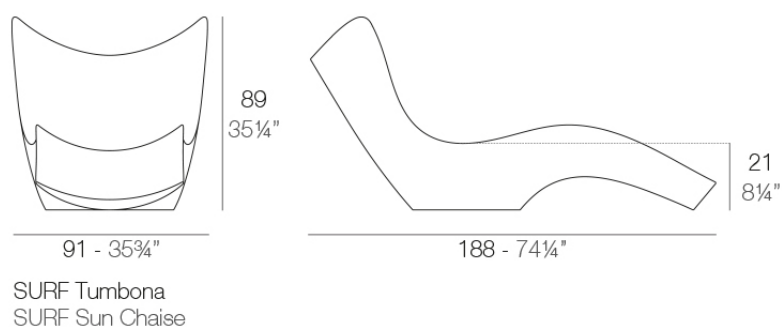

Surf sun lounger

by Karim Rashid

The flowing wave that composes the seat and leg rest of SURF alludes to a sense of calm. It is a soft swell in lux, a fluid gesture that changes as the light does. The method of its creator is to replace the World's canvas for a new well-being that invokes a calmness and casualness, that are driven by vibrant shapes which are refreshing, awakening, and elevating and are metaphors for a new global dynamism.

Info

Description

Made of polyethylene resin by rotational moulding. 100% Recyclable. Item suitable for indoor and outdoor use. Available in different finishes.

Weight: 25.33 Kg

Finishes

finishes

BASIC

Ref. 51011