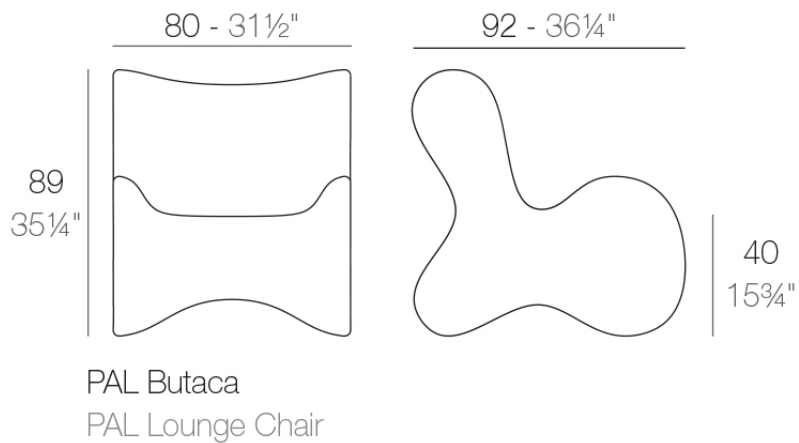

Info

Description

Made of polyethylene resin by rotational moulding. 100% Recyclable. Item suitable for indoor and outdoor use. Available in different finishes.

Weight: 20 Kg

Finishes

finishes

BASIC

Ref. 51001