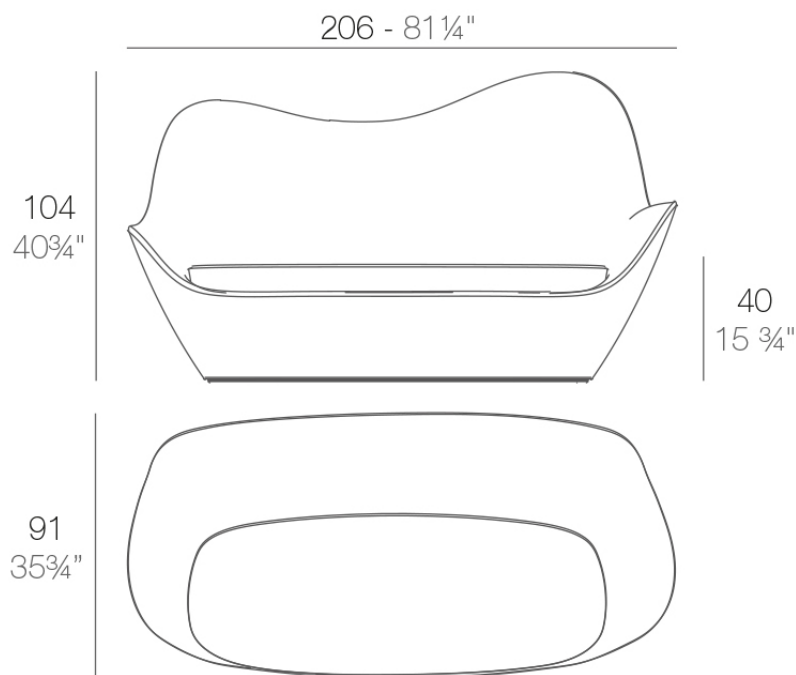

### Description

Made of polyethylene resin by rotational moulding. 100% Recyclable. Item suitable for indoor and outdoor use. Available in different finishes.

Weight: 40.02 Kg

SABINAS Sofá  
SABINAS Sofa