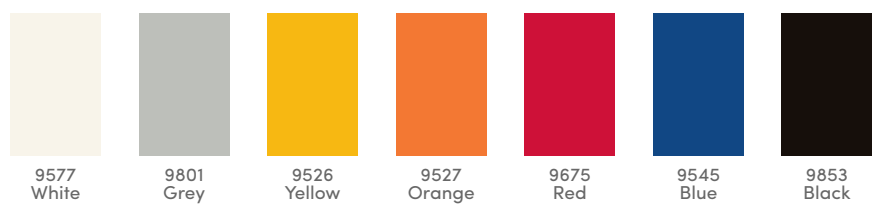

SYMACRYL

Symacryl fits on Classico, Cache Cache

CHARACTERISTICS

- Composition: 100% olefin
- Finish: Water and oil repellent
- Weight: 190 g/m²
- Spray test: 5/5
- Colour fastness UV : 7-8/8
- UV protection: blocks 97% of UV rays
- Values may have a variation \pm 5%

RAFFIA

Raffia fits on Classico Raffia, Frou Frou, Tahiti

CHARACTERISTICS

- Composition: 100% polypropylene

AIRTEX

Airtex fits on Solis, Gulliver, Frou Frou, Tahiti, Bloom

CHARACTERISTICS

- Composition: 100% polyester
- Finish: Acrylic / Teflon on top side
- Weight: 200 g/m²
- Colour fastness UV : 7-8/8
- Water column: 1000 mm
- Values may have a variation \pm 5%

CHARACTERISTICS

- Warranty 10 years against colour fading
- Composition: 100% solution dyed acrylic
- Finish: Cleangard special dirt resistance and awning water repellent treatment
- Weight: 259 g/m²
- Schmerber: 350 mm
- Spray test: 5/5
- Colour fastness UV : 7-8/8
- Values may have a variation $\pm 5\%$