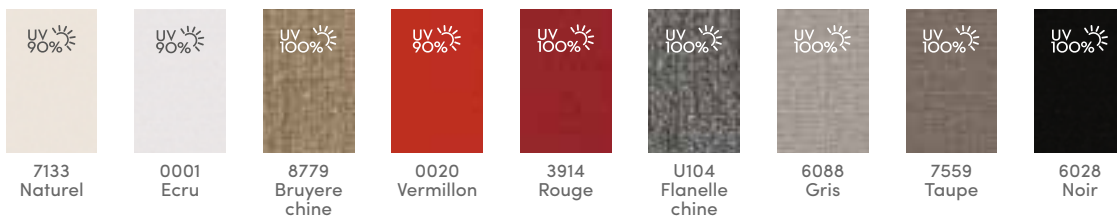

FABRICS

Fabrics for 2019 

ORCHESTRA

Orchestra fits on Cape Wood, Macsymo, Colosso, Gemello, Grandioso, Sobrino, Quattro, Sonata, Cache Cache Sonata

CHARACTERISTICS

- Warranty 10 years against colour fading
- Composition: 100% Sunacryl solution dyed acrylic
- Finish: Cleangard special dirt resistance and awning water repellent treatment
- Weight: 290 g/m²
- Schmerber: 370 mm
- Spray test: 5/5
- Colour fastness UV : 4-5/5
- Values may have a variation \pm 5%

blocks more than 90% of all UV radiation
blocks more than 95% of all UV radiation
blocks 100% of all UV radiation (total sun block)

STOCK COLOURS

OTHER COLOURS

Official maintenance products. Clean and impregnate

SYMACRYL

Symacryl fits on Classico, Cache Cache

CHARACTERISTICS

- Composition: 100% olefin
- Finish: Water and oil repellent
- Weight: 190 g/m²
- Spray test: 5/5
- Colour fastness UV : 7-8/8
- UV protection: blocks 97% of UV rays
- Values may have a variation \pm 5%

This high quality fabric is recommended by the Skin Cancer Foundation as an effective UV protector

5404 Natural	5453 Canvas	3943 Nacre	3960 Argile	3780 Lin	48009 Arbor pebble	5422 Antique beige	5476 Heather beige	3729 Taupe	3741 Silver grey
3966 Marble	3706 Shingles	3756 Lead chiné	3793 Mineral blue chiné	3940 Polar Blue	3964 Curaçao	3961 Azure	5416 Aruba	5420 Mineral blue	3717 Riviera blue
3941 Adriatic	3944 Charron	5499 True blue	3942 Blue storm	5439 Navy blue	3937 Lemon	3938 Mimosa	3963 Eggshell	3967 Mint	3936 Lime
3738 Macao	3970 Lichen	3945 Granny	3962 Peach	3965 Blush	5417 Tuscany	3969 Pumpkin	3968 Pepper	3939 Paprika	5477 Logo red
3728 Paris red	3905 Pink	5436 Burgundy	3718 Plum	3127 Mink brown	3907 Taupe chiné	3792 Dark smoke	3757 Flanelle	3737 Ardoise	3705 Charcoal
3758 Sooty	3906 Carbon	5408 Black							