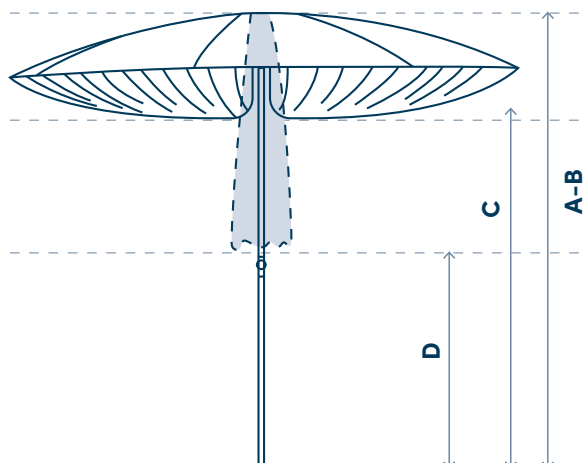

PADDO

Design by Lieven Musschoot & Mathias Hennebel

A'DESIGN AWARD
WINNER 2017
G O L D

PADDO

Technical details

Design by Lieven Musschoot
& Mathias Hennebel

PARASOL		Ø 190 cm	Ø 245 cm	Ø 300 cm
Shape				
Dimensions	A - Height closed	245 cm	245 cm	240 cm
	B - Height open	245 cm	245 cm	240 cm
	C - Free height open	185 cm	185 cm	190-210 cm
	D - Free height closed	130 cm	105 cm	90 cm
	Weight	3,5 kg	4,5 kg	13,5 kg
	Packaging size	160 x 18 x 18 cm	160 x 18 x 18 cm	276 x 30 x 28 cm
	Shade area (m ²)	± 2,83 m ²	± 4,71 m ²	± 7,07 m ²
	Fabric	Top fabric	Sunbrella	Sunbrella
Top fabric colours		Sunbrella: see colours on fabrics sheet		
Flags		Polyester	Polyester	Polyester
Flag colours		○	○	○
Frame	Pole	Upper: Ø 27 mm Lower: Ø 30 mm	Upper: Ø 27 mm Lower: Ø 30 mm	Ø 35 mm
	Material	Brushed stainless steel - Tube inox 304 Transparent coating natural colour - Marine grade		Anodised aluminium Natural colour
	Handle	No tilt	No tilt	No tilt
	Ribs	8 x Ø 4,5 mm - Black steel, metallized and coated	10 x Ø 4,5 mm - Black steel, metallized and coated	10 x Ø 8 mm - Fiberglass, white
Protective cover		Polyester Ripstop® - grey		

BASES

RONDO 42 kg

Ø 74 cm - 12 mm steel - Sandblasted, metallized and powder coated

Colours

white RAL 9010 - black RAL 9005

Base options 1

LUNA 30 kg

- 60 x 60 cm / 10 mm steel
- With pole protection
- Sandblasted, metallized and powder coated

- Ø 74 cm, 2 parts
- 6 mm steel
- Sandblasted, metallized and powder coated

Colours

white RAL 9010 - black RAL 9005

2 - ANY RAL COLOUR

3 - 4 CASTORS FOR LUNA

2 with brakes

4 - EXTRA WEIGHT LUNA

25 kg

Light Quaseo
Only for Paddo Ø 300 cm

Protective Cover

Bla Bla table
Only for Paddo Ø 300 cm

RGB light
Only for Paddo Ø 300 cm