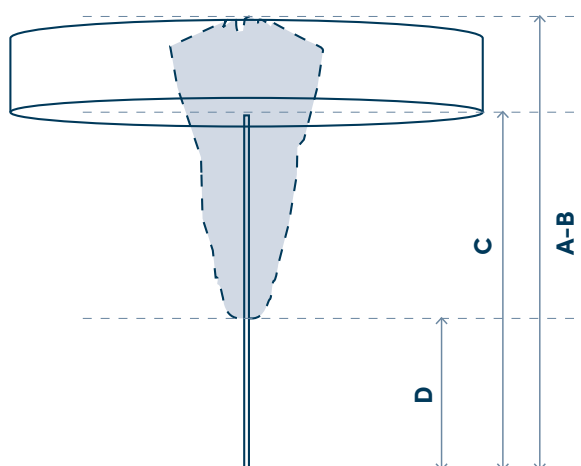

FROU FROU

Design by Davy Grosemans

FROU FROU

Technical details

Design by Davy Grosemans

PARASOL		Ø 250 cm - H 240 cm	Ø 250 cm - H 260 cm
Shape			
Dimensions	A - Height closed	240 cm	260 cm
	B - Height open	240 cm	260 cm
	C - Free height open	190 cm	210 cm
	D - Free height closed	56 cm	76 cm
	Weight	22 kg	22 kg
	Packaging size	270 x 43 x 43 cm	270 x 43 x 43 cm
	Shade area (m ²)	± 4,91 m ²	± 4,91 m ²
	Fabric	Top fabric	Airtex
Top fabric colours		○ ●	○ ●
Low fabric		Raffia	Raffia
Raffia colours		See colours on page 3	
Option fire Retardant		-	-
Frame	Pole	Ø 40 mm	Ø 40 mm
	Material	Stainless steel 316 - brushed Option: marine grade	Stainless steel 316 - brushed Option: marine grade
	Ribs	12 x Ø 18 mm - Aluminium	12 x Ø 18 mm - Aluminium
	Ribs colours	○ ●	○ ●
Protective cover	Polyester Ripstop® - grey		

BASES

Opens without hindering chairs, tables or guests

BASE PLATE ROUND 41 kg

Ø 74 cm - 12 mm - Steel QSTE 325 - Sandblasted, metallized and powder coated

Colours

white RAL 9010 - black RAL 9005

Wind resistance

6 Bft (49 km/h - 31 mph)

Base options 1

RONDO 42 kg

Ø 74 cm - 12 mm steel - Sandblasted, metallized and powder coated

Colours

white RAL 9010 - black RAL 9005

Base options 1

BASE OPTIONS