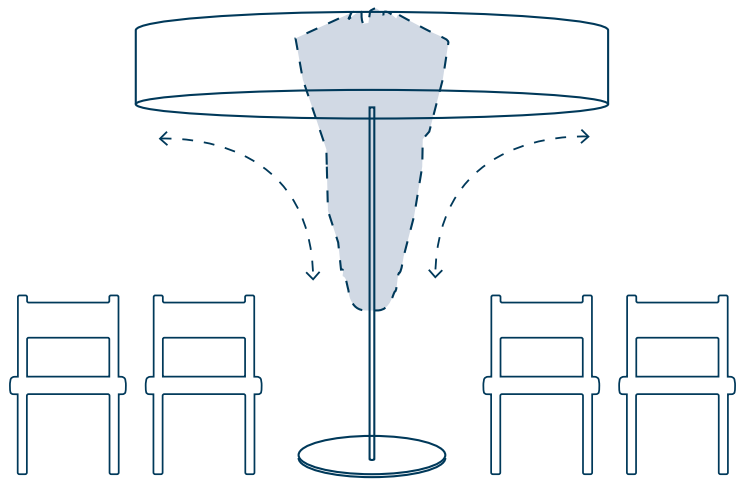

FROU FROU

Design by Davy Grosemans

FROU FROU

Technical details

Design by Davy Grosemans

PARASOL		Ø 250 cm - H 240 cm	Ø 250 cm - H 260 cm
Shape			
Dimensions	A - Height closed	240 cm	260 cm
	B - Height open	240 cm	260 cm
	C - Free height open	190 cm	210 cm
	D - Free height closed	56 cm	76 cm
	Weight	22 kg	22 kg
	Packaging size	270 x 43 x 43 cm	270 x 43 x 43 cm
	Shade area (m ²)	± 4,91 m ²	± 4,91 m ²
	Fabric	Top fabric	Airtex
Top fabric colours		○ ●	○ ●
Low fabric		Raffia	Raffia
Raffia colours		See colours on page 3	
Option fire Retardant		-	-
Frame	Pole	Ø 40 mm	Ø 40 mm
	Material	Stainless steel 316 - brushed Option: marine grade	Stainless steel 316 - brushed Option: marine grade
	Ribs	12 x Ø 18 mm - Aluminium	12 x Ø 18 mm - Aluminium
	Ribs colours	○ ●	○ ●
Protective cover	Polyester Ripstop® - grey		

BASES

Opens without hindering chairs, tables or guests

BASE PLATE ROUND 41 kg

Ø 74 cm - 12 mm - Steel QSTE 325 - Sandblasted, metallized and powder coated

Colours

white RAL 9010 - black RAL 9005

Wind resistance

6 Bft (49 km/h - 31 mph)

Base options 1

RONDO 42 kg

Ø 74 cm - 12 mm steel - Sandblasted, metallized and powder coated

Colours

white RAL 9010 - black RAL 9005

Base options 1

BASE OPTIONS