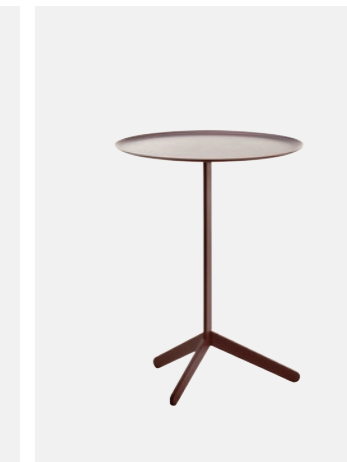

Cod. PI20
Metal, RAL 3007 Black Red