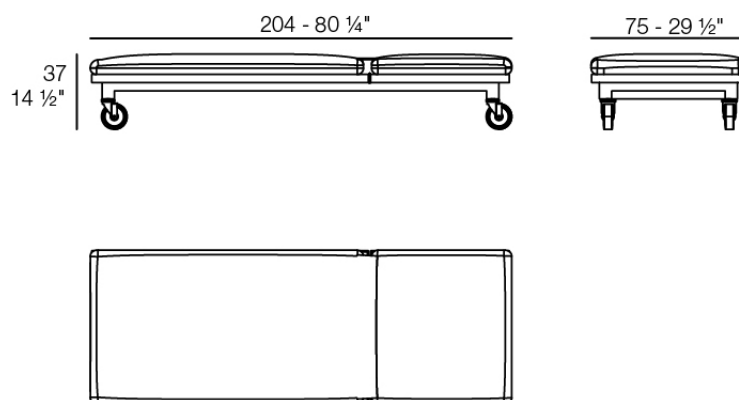

### Description

Weight: 36.5 Kg

VINEYARD Tumbona  
VINEYARD Sun Lounger